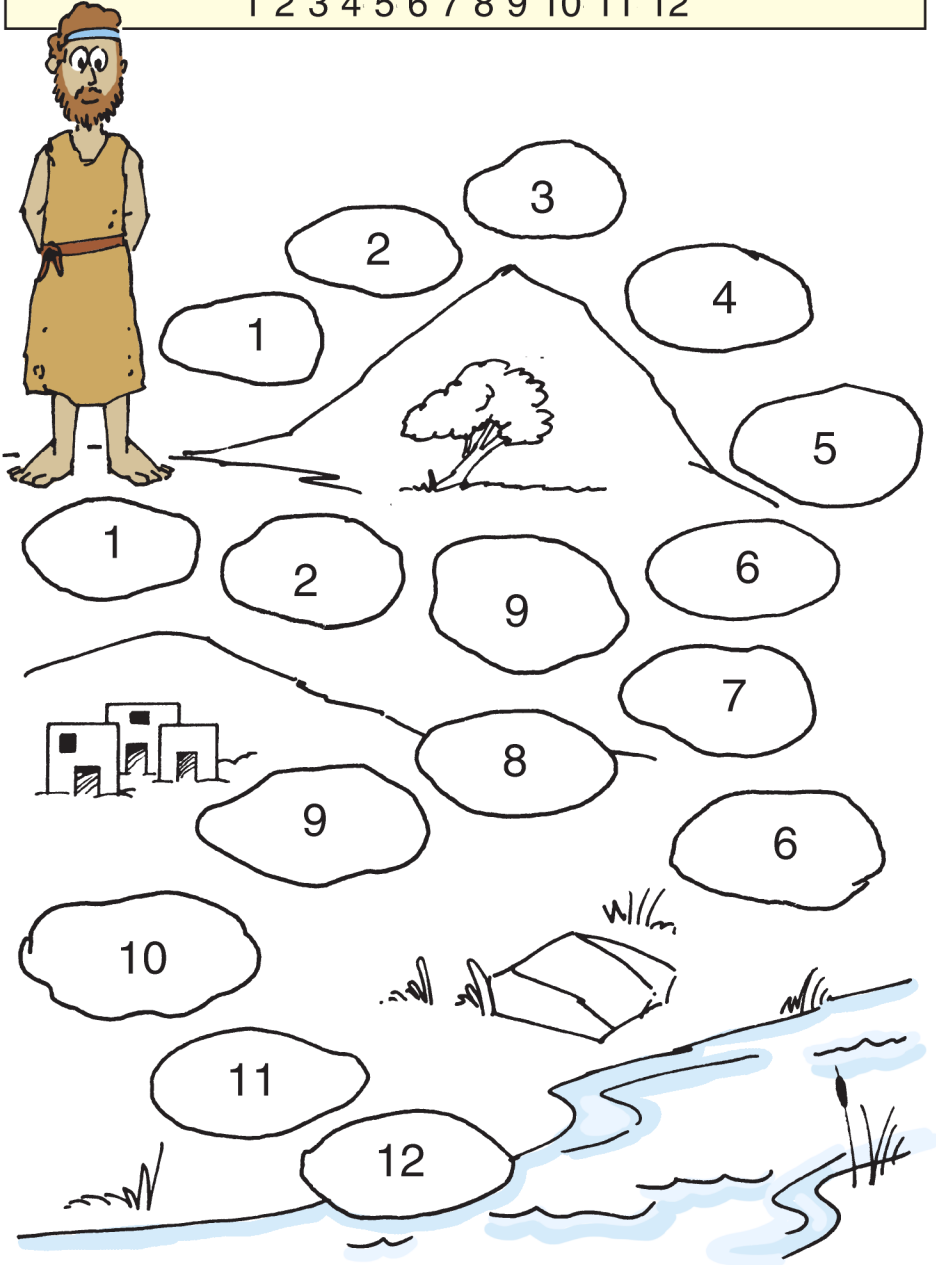

What does the Bible say
all people will see?

Trace the letters.

God's
Salvation

Ages 3+

December 5, 2021 • Luke 3:1-6

The Preaching of John the Baptist

The word of God
came to John in the wilderness.

Connect the dots.
A B C D E F G H I J K L M N O P

Christ the Servant Lutheran Church,
1100 East Benjamin Avenue, Norfolk,
is a community of people who are:
CALLED by God,
TRANSFORMED by the Holy Spirit, and
SENT into the world.

John taught the people about forgiveness of sins.

Help John get to the river. Follow the numbers.
1 2 3 4 5 6 7 8 9 10 11 12

John worked to prepare the way for Jesus.

Circle these pictures.